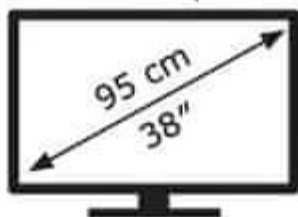

ENERG

ALIENWARE

AW3821DW

44 kWh/1000h

ABCDEF**F**G

33 kWh/1000h

3840 px

1600 px